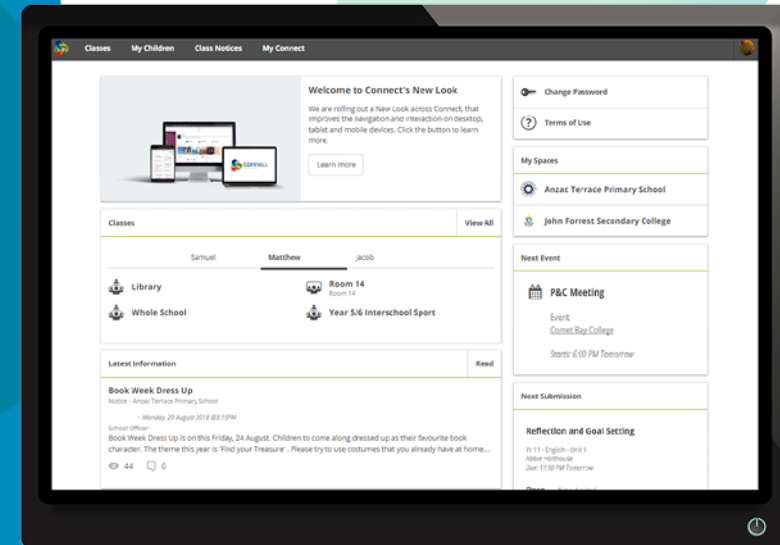

See all your children's Connect classes for notices, calendar events, learning activities and assignments